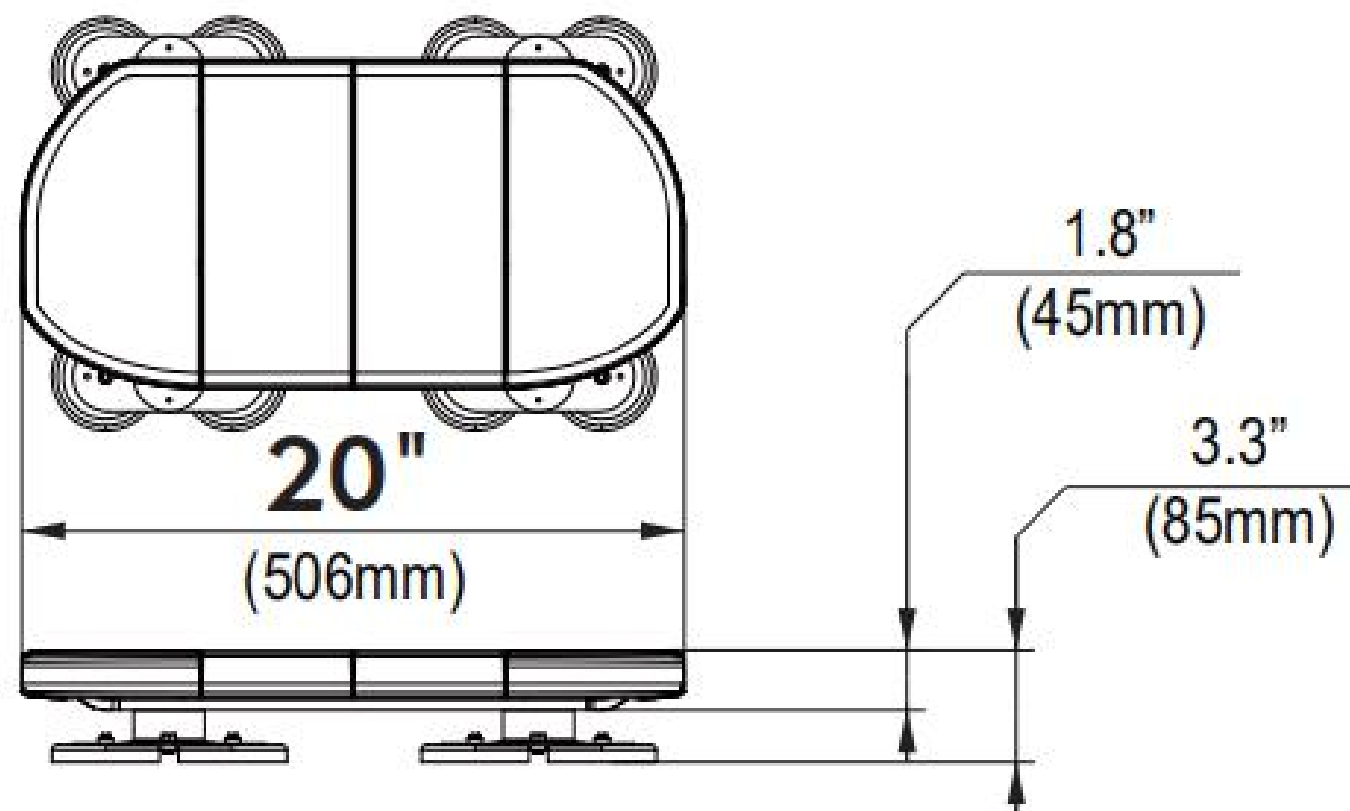

**mini Lightbar - mini skyline air , the length is 20''**

1. Length 506mm (19.9")
2. Certificate: ECE R65 Class 2 and R10
3. 30pcs LED, max power: 52W
4. Mount: magnetic mount
5. 29kinds of flash pattern
6. Max speed: 120KM/H.
7. Function: On/off, flash pattern