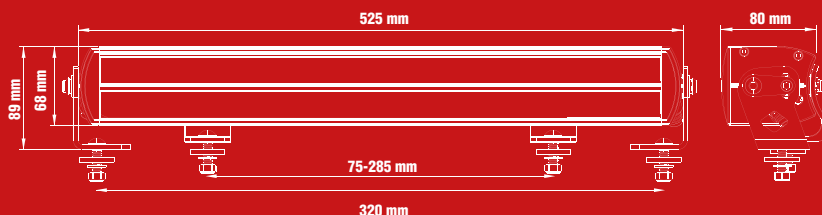

**SUPER CAPTAIN
DUAL RAGE 600**

WHEN NOTHING'S ENOUGH!

ILLEGALLY POWERFUL AUXILIARY LIGHT • 1 LUX @ 1300 M

SUPER CAPTAIN DUAL RAGE 600

525 mm. Double up. Amber / white parking light. Super Captain Rage 600 is the most powerful and ultra long distance light bar in Optibeam range.

Voltage	9-36 V
Power consumption	30 A @ 13,7 V
LED	24 x LED
Tested lumens	27 000 lm
Color temperature	6000 K
Distance	1 lux @ 1300 m
Size	525 x 68 x 80 mm
Approvals	TOO MUCH LIGHT TO BE E-APPROVED

1605-NS2089