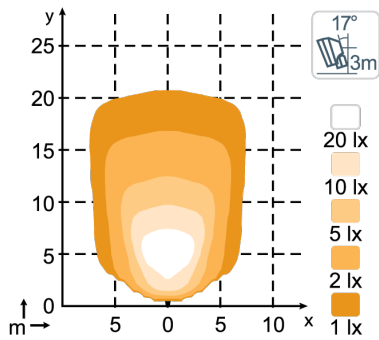

CONNECTORS

Built-in Deutsch DT-2 (2-pin)

KEY FEATURES

- Dimmable & Cost-effective all-rounder
- Operational lumens output: 2300lm
- Pure performance in a compact design

LIGHT PATTERNS

Antares GO 625, 2300lm
Wide Flood