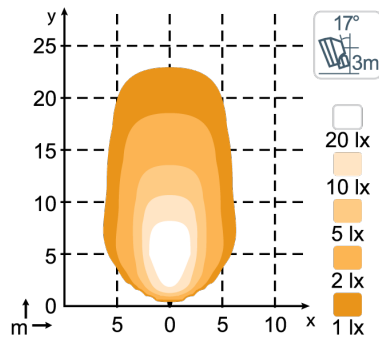

Antares GO 625, 2300lm
Flood