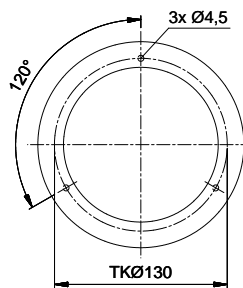

LED-LEUCHTEN-SYSTEM 735 mit ZIERRING CHROMBRILLIANT * LED LIGHTING SYSTEM 735 with CHROME DECORATION RIM

- wasserdicht vergossen und anschlussfertig
- Einbau-Montage
- Zierring - chrombrilliant

- sealed in a waterproof manner and ready for plug-in
- flush fitting
- chrome decoration rim