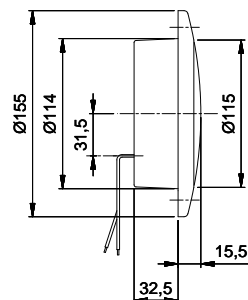

LED-LEUCHTEN-SYSTEM 735 mit ZIERRING CHROMBRILLIANT * LED LIGHTING SYSTEM 735 with CHROME DECORATION RIM

- wasserdicht vergossen und anschlussfertig
- Einbau-Montage
- Zierring - chrombrilliant

- sealed in a waterproof manner and ready for plug-in
- flush fitting
- chrome decoration rim