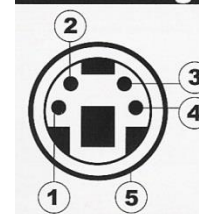

## Adapter cable

Adapter for connection of a rear view camera with AXION DIN 4 PIN to a monitor with RCA

WEITERE INFOS

Front view  
DIN 4 PIN female

### Pin Configuration Cameras

Pin No.	Description
1	Power DC 12V
2	Audio Input
3	Nor/Mir
4	Video Input
5	Ground

### Features:

- Adapter for connection of a rear view camera / video source with AXION DIN 4 PIN jack to RCA
- AXION DIN 4 PIN (F) to RCA (audio, video, 12 V and mirror)
- Connection cable to navigation/monitor with WPC5 / WPC 6 / WPC 8 RCA / open wires for power supply