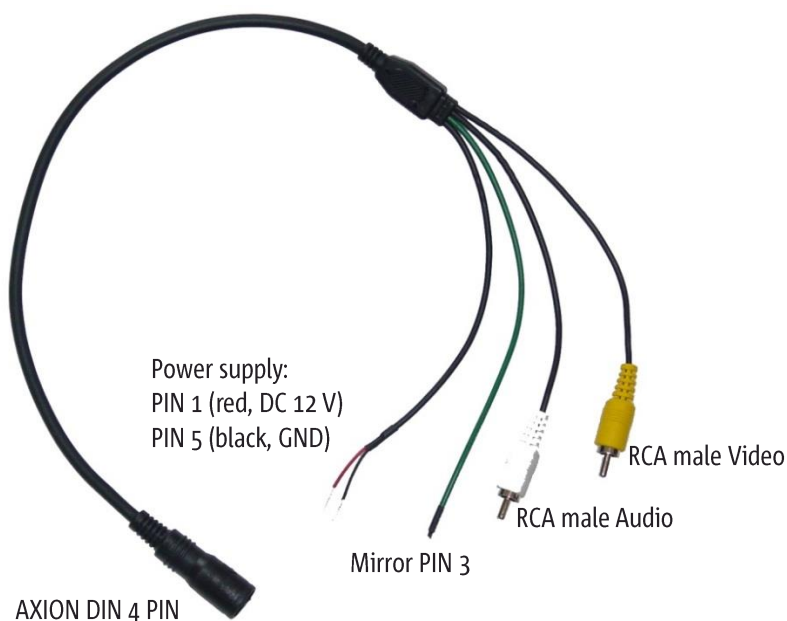

## Adapter cable

Adapter for connection of a rear view camera with AXION DIN 4 PIN to a monitor with RCA

WEITERE INFOS

Front view  
DIN 4 PIN female

### Pin Configuration Cameras

Pin No.	Description
1	Power DC 12V
2	Audio Input
3	Nor/Mir
4	Video Input
5	Ground

### Features:

- Adapter for connection of a rear view camera / video source with AXION DIN 4 PIN jack to RCA
- AXION DIN 4 PIN (F) to RCA (audio, video, 12 V and mirror)
- Connection cable to navigation/monitor with WPC5 / WPC 6 / WPC 8 RCA / open wires for power supply