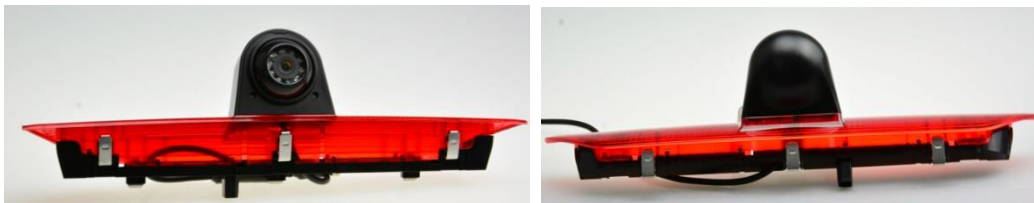

# DBC 114085 BL

Rear view Camera

Specially designed for Ford Transit 2015

WEITERE INFOS

## Features:

- Rear view camera integrated in specially designed brake light bracket for mounting on Ford Transit 2015
- Easy and fast installation – no drilling required!
- Dust- & waterproof (IP69K)
- 9 IR LED beamer for high performance in dark areas
- 120° viewing angle
- Ultra high resolution with 700 TV-lines

# DBC 114085 BL

Rear view Camera

Specially designed for Ford Transit 2015

## Technical data:

- 1/3" CMOS camera
- Resolution: 700 TV-Linien
- TV system:: NTSC
- Vibration resistant up to 10 G
- Viewing angle: 120°, lens 2,8mm
- Power: 12 V
- Video output: Composite Signal (1.0Vp-p, 75 Ohm)
- Power consumption: <3W
- Protection class: IP69K
- Operating temperature range: -30°C bis +80°C
- Storage temperature range: -40°C bis +85°C